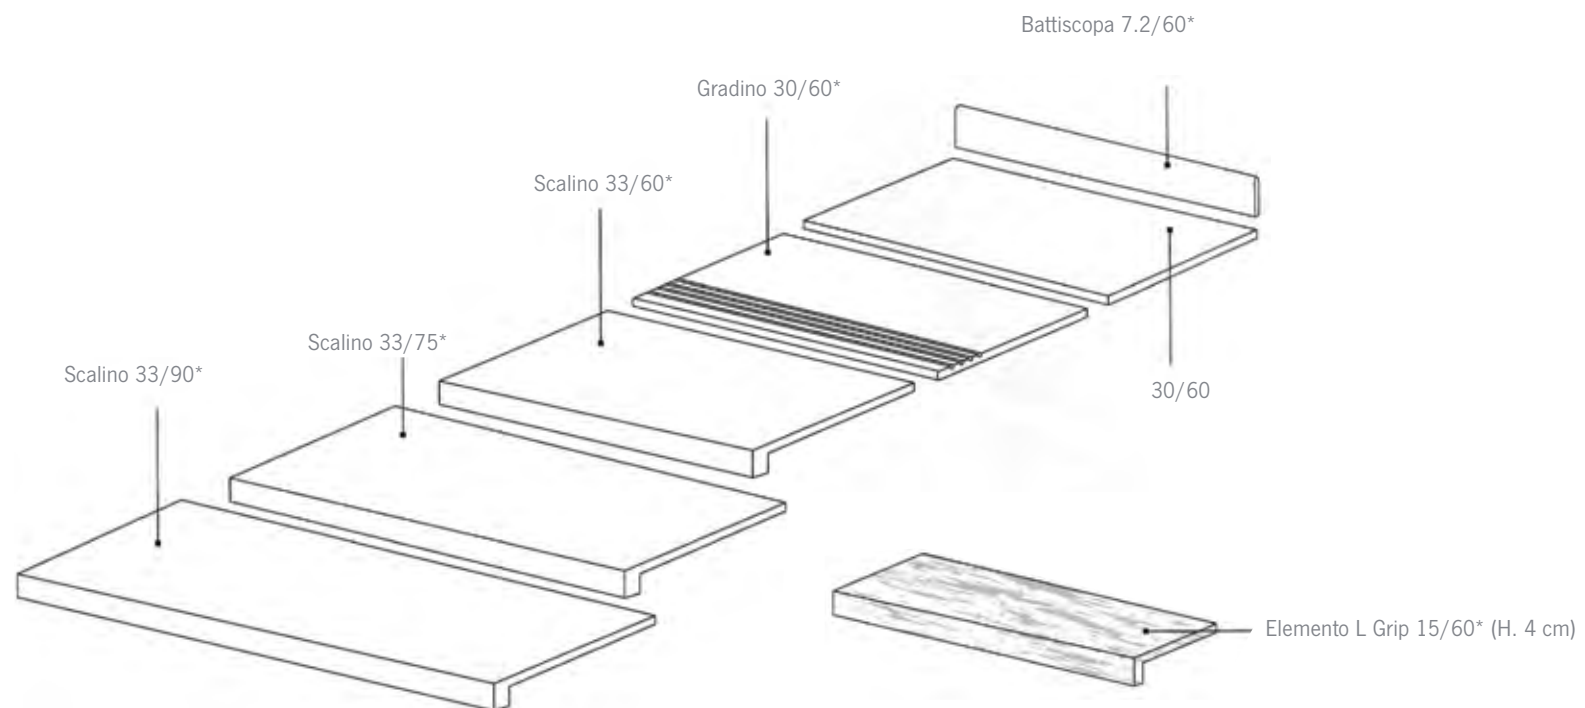

40/120* - 397 x 1195 x 20 mm

60/60* - 595 x 595 x 20 mm

60/120* - 595 x 1195 x 20 mm

45/90* - 446 x 895 x 20 mm

TRIMS + SPECIAL PIECES* SOME OF THESE ITEMS ARE MADE TO ORDER, PLEASE CHECK FOR LEAD TIMES.

DOGA