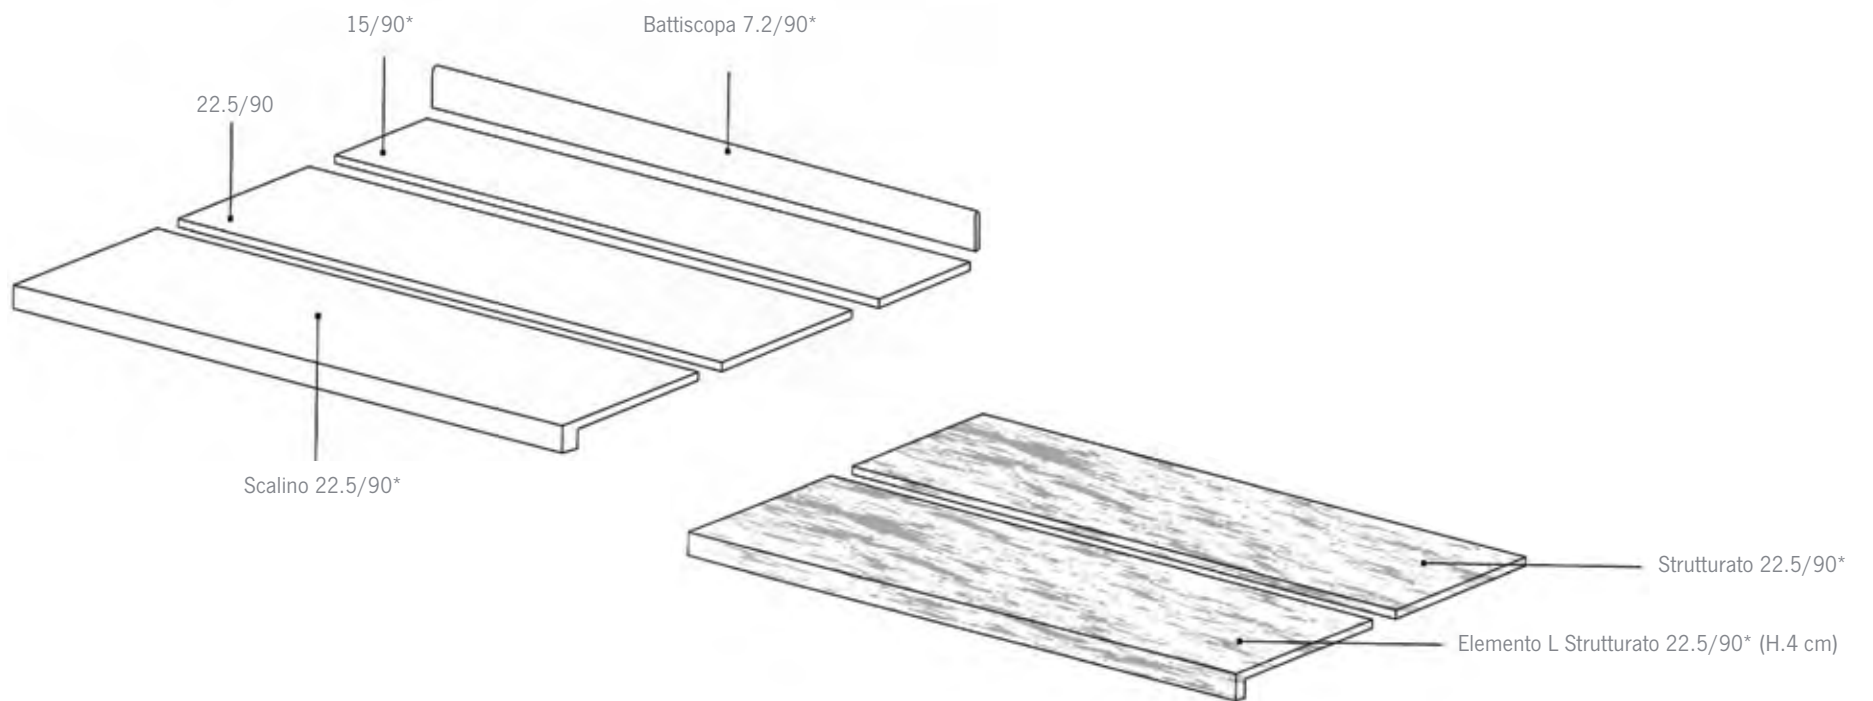

TRIMS + SPECIAL PIECES* SOME OF THESE ITEMS ARE MADE TO ORDER, PLEASE CHECK FOR LEAD TIMES.