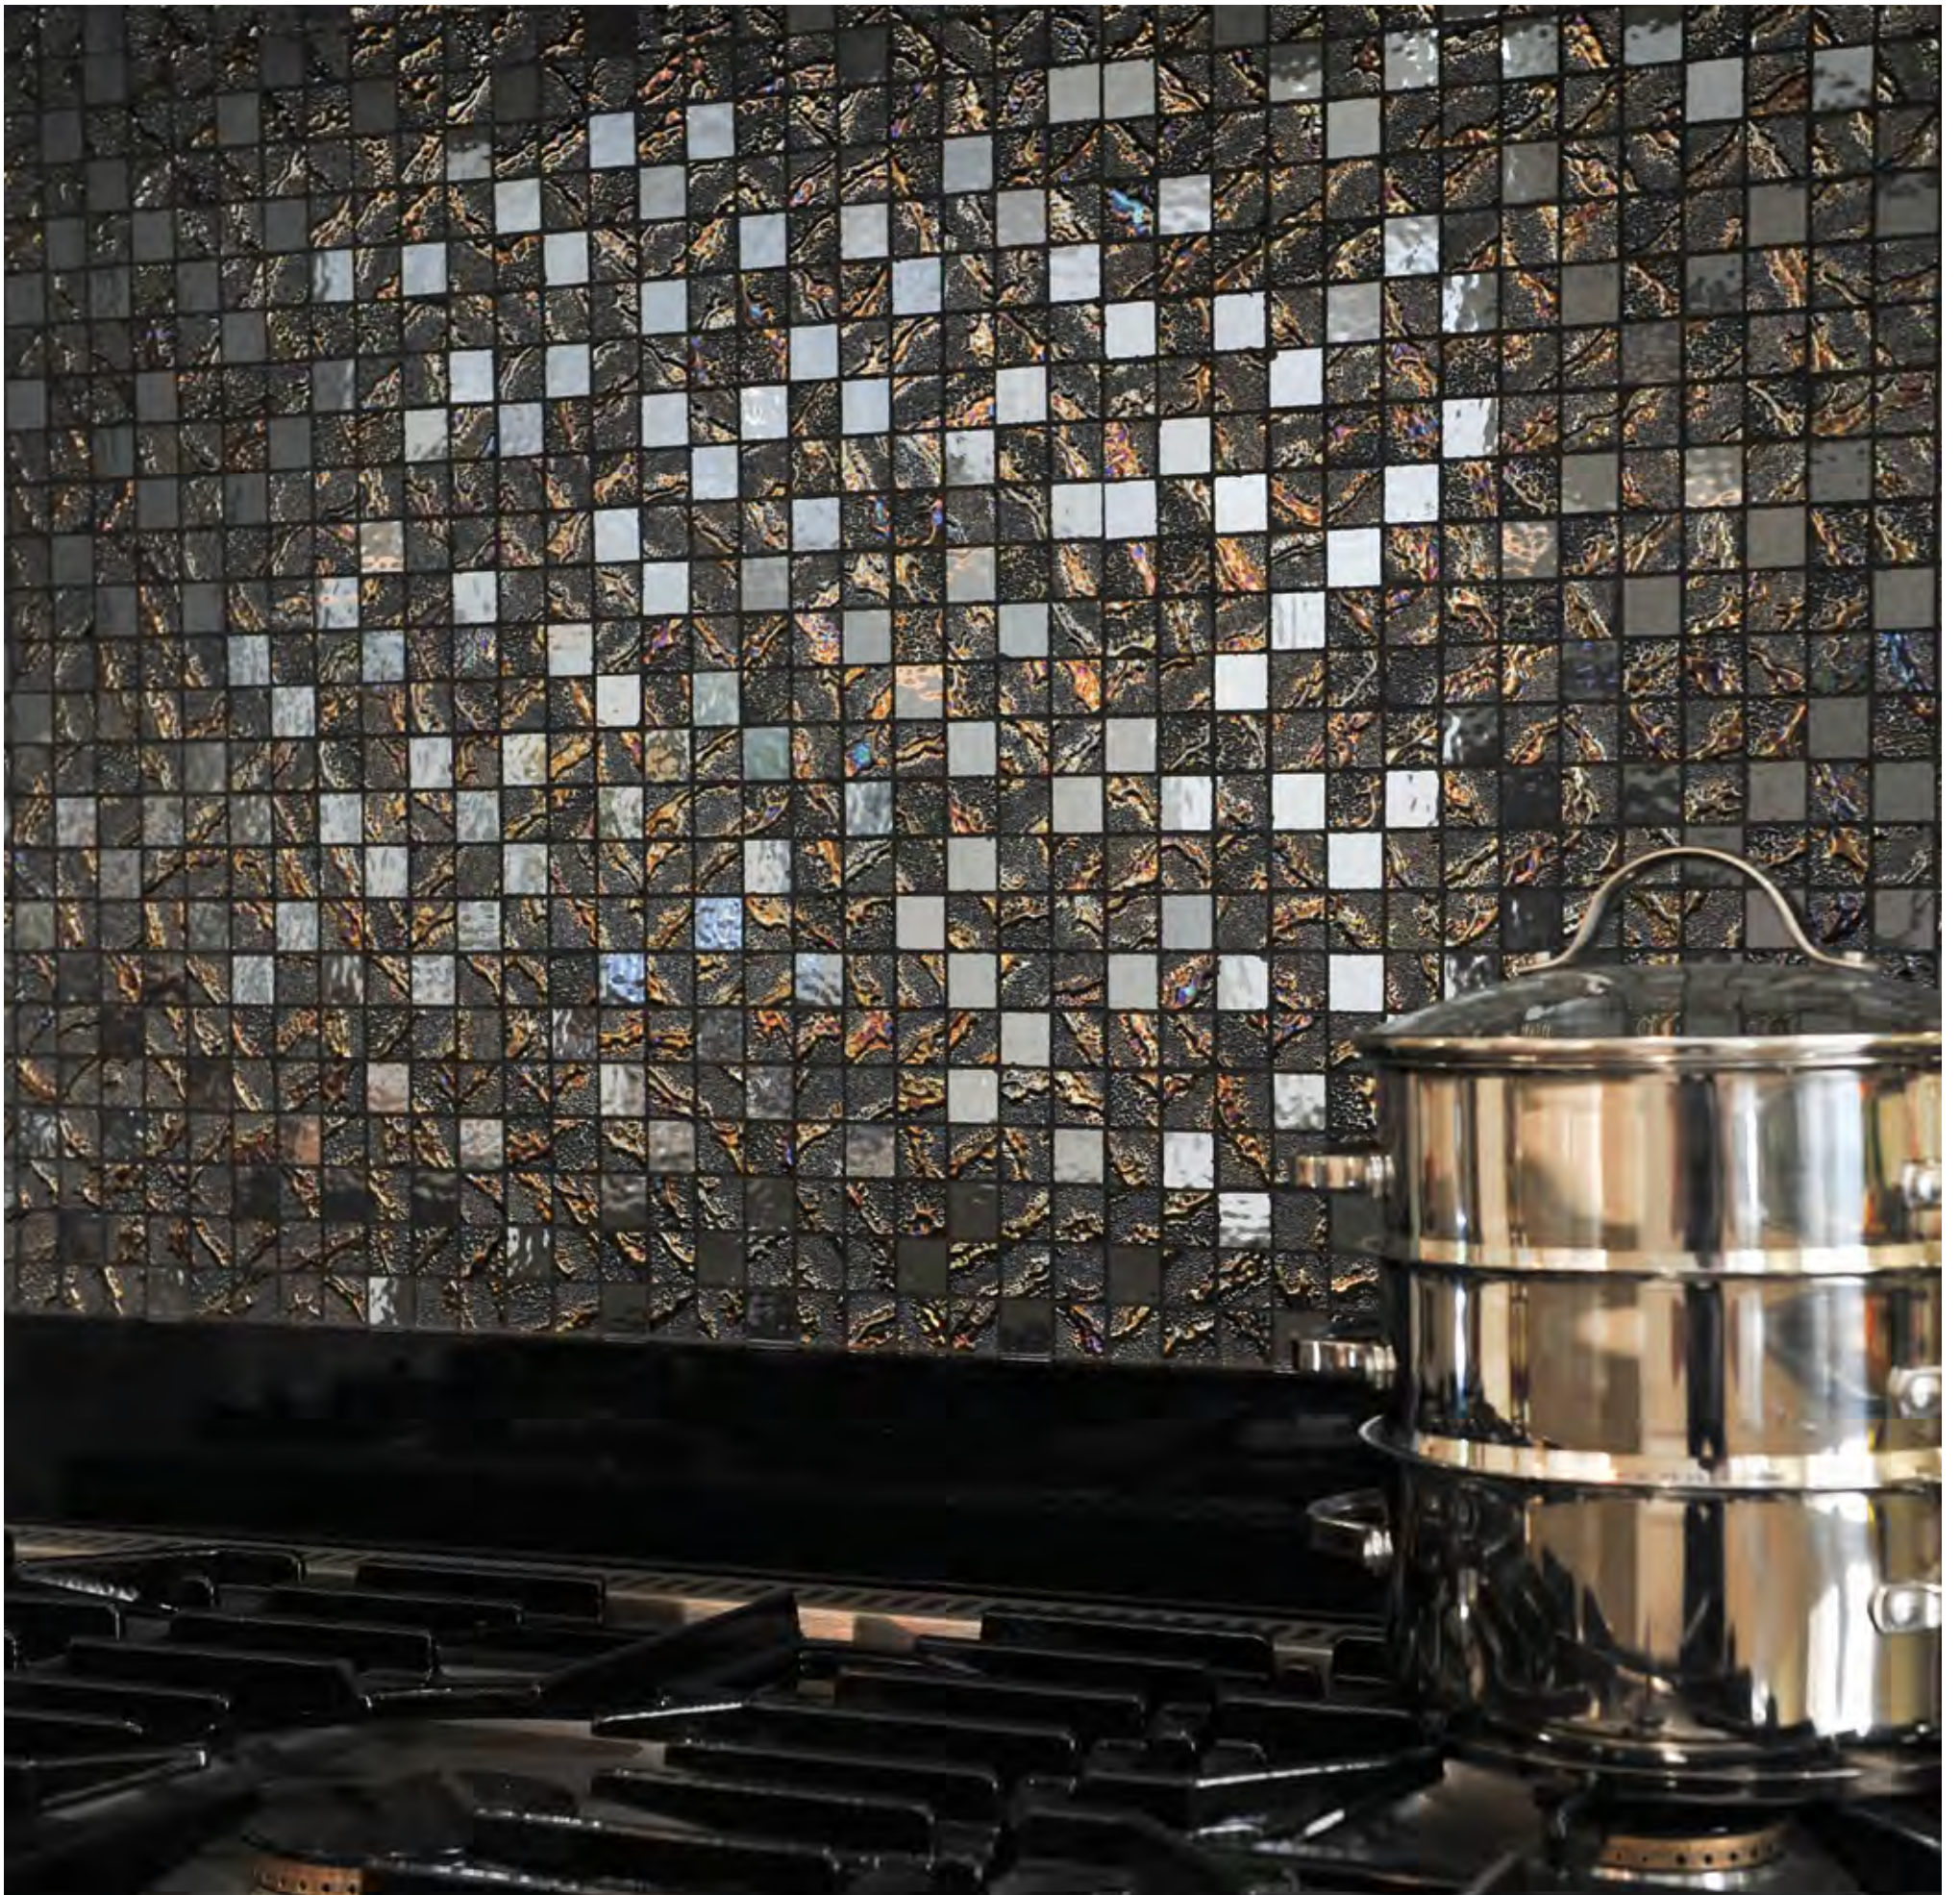

Four Seasons Summer
30/30 - VC02353

Four Seasons Snow
30/30 - VC02575

CASCADE: A

Four Seasons Cascade A
30/180 - VC02354
(6 pcs per set)

CASCADE: C

Four Seasons Cascade C
30/180 - VC02355
(6 pcs per set)

FOUR SEASONS (ONE)