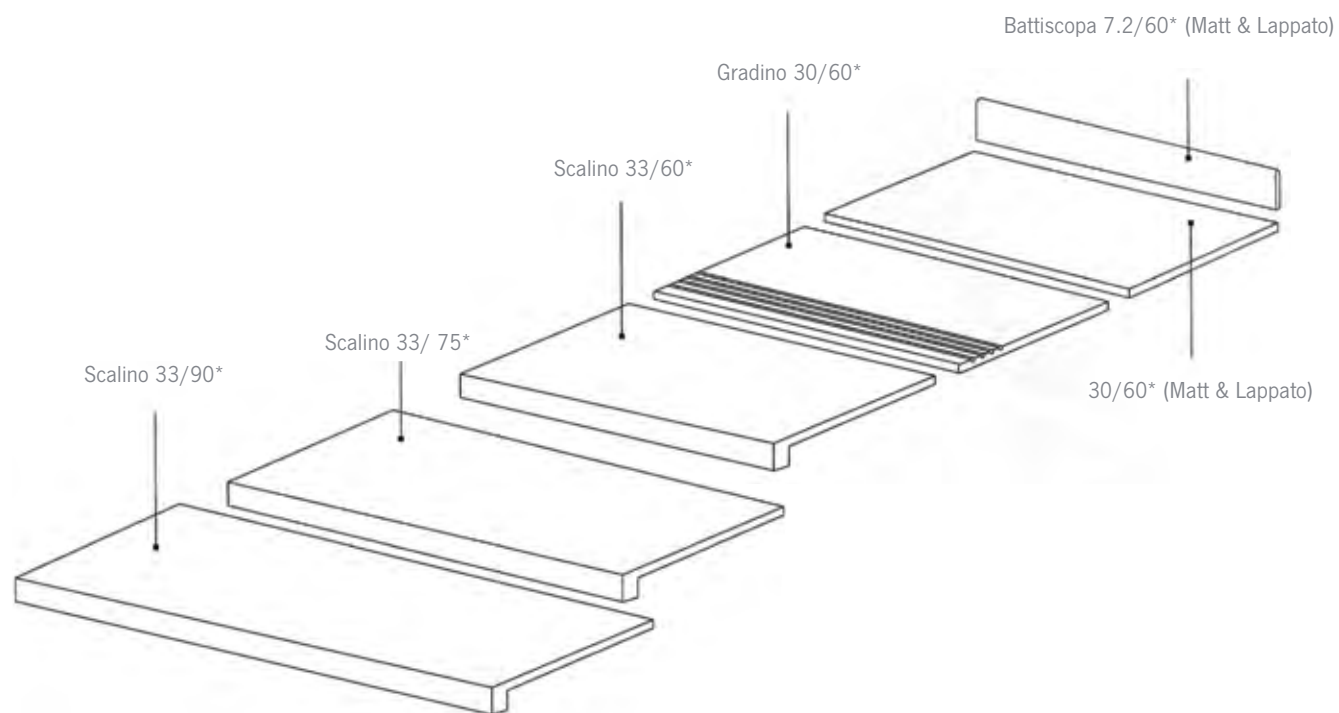

TRIMS + SPECIAL PIECES* THESE ITEMS ARE MADE TO ORDER, PLEASE CHECK FOR LEAD TIMES.

EVOLUTION ETIC

Wood Look Porcelain Stoneware

WELLNESS

FLORAL
FLOWERDESIGN

EVOLUTION ETIC

RECTIFIED PORCELAIN - WEAR GRADE: V - SLIP RESISTANCE: MATT R9 / STRUTTURATO & LASTRA R11 - THICKNESS: 9.5MM (LASTRA 20MM) - SHADING: V2/V3 MODERATE - HIGH
PLEASE NOTE: THE * SYMBOL INDICATES EITHER THE COLOUR, SIZE OR FINISH IS A SPECIAL ORDER ITEM (14-21 DAYS), ALL OTHER ITEMS ARE AVAILABLE FROM STOCK