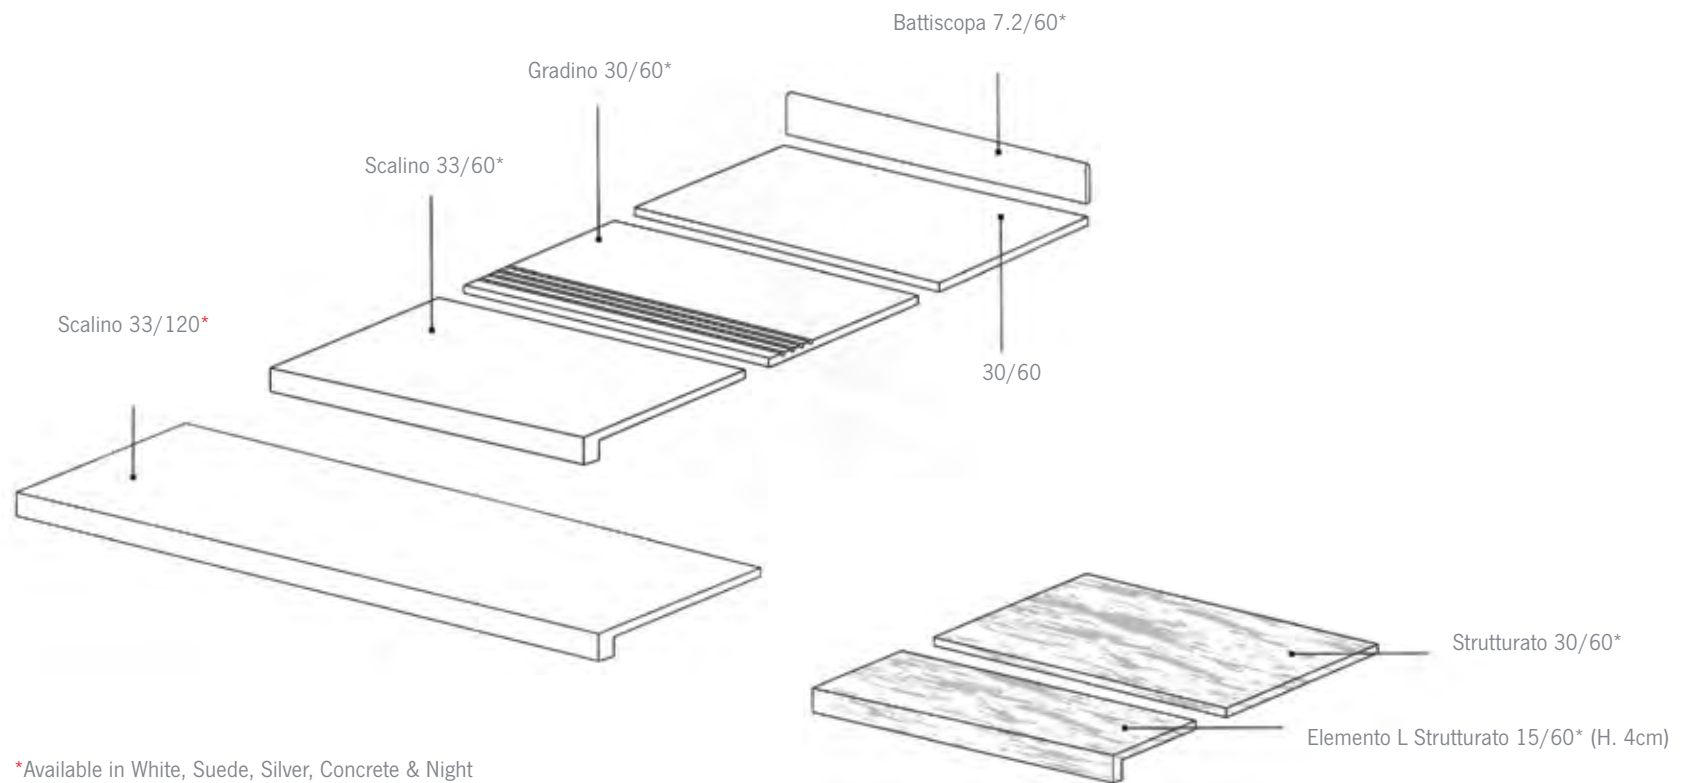

TRIMS + SPECIAL PIECES* THESE ITEMS ARE MADE TO ORDER, PLEASE CHECK FOR LEAD TIMES.