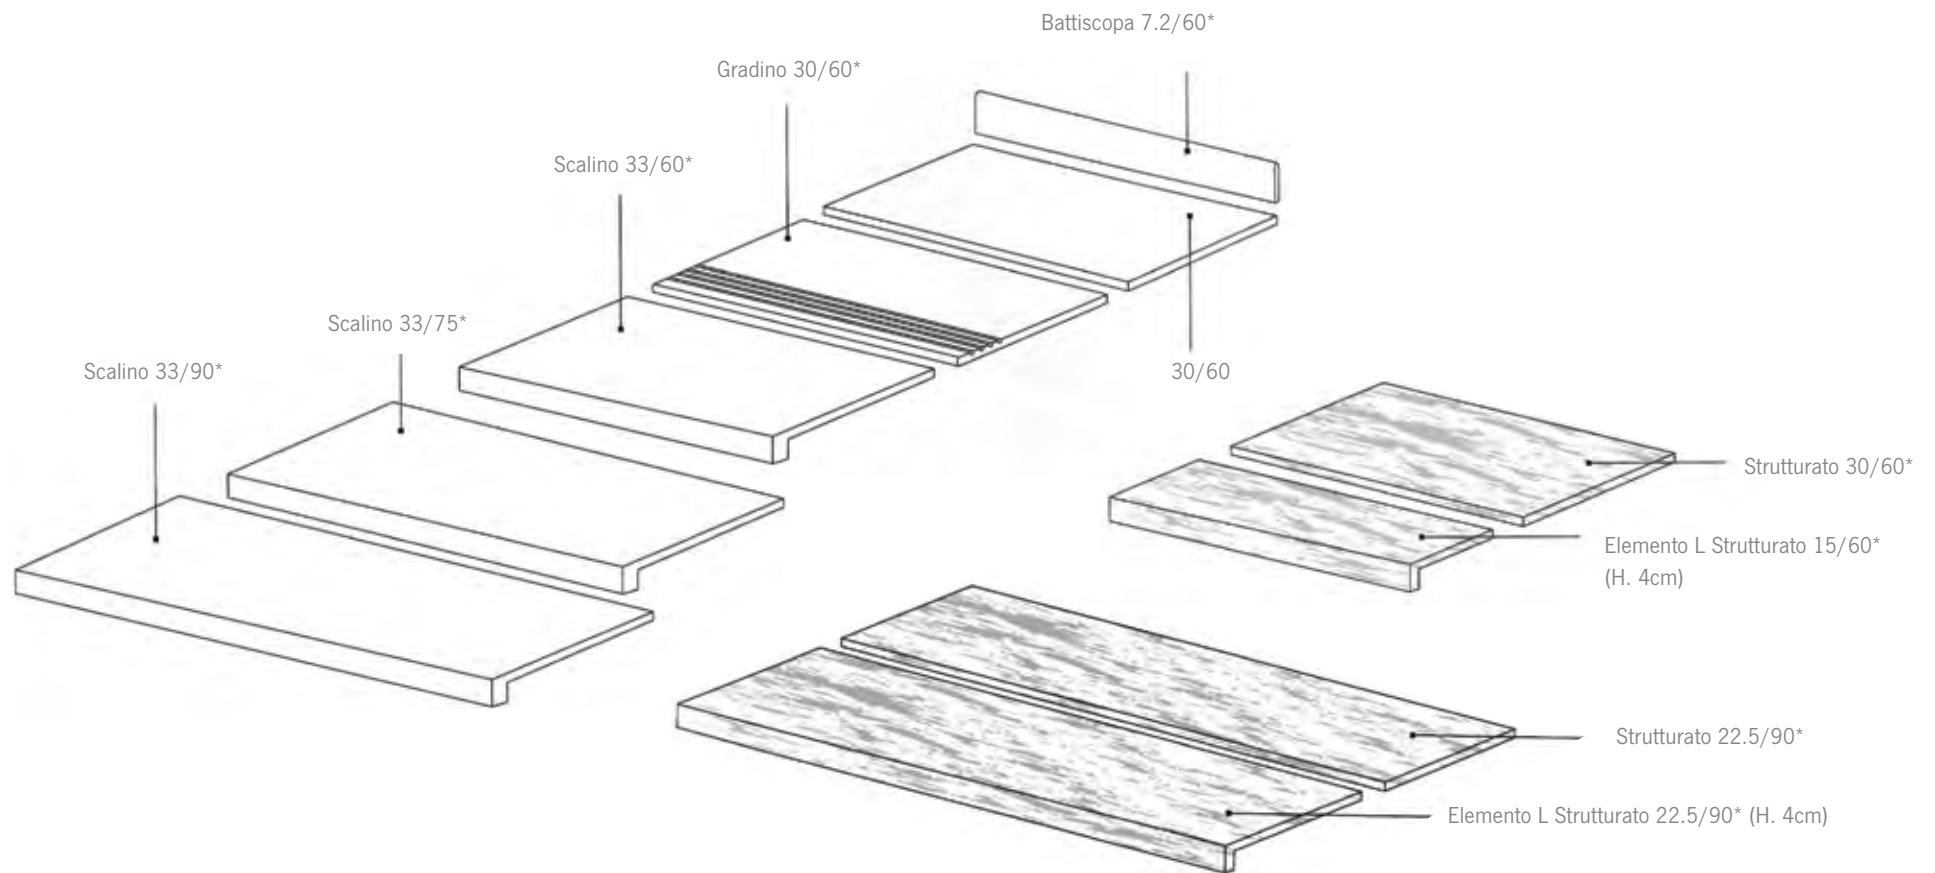

3D Mosaico*
30/30

Available in all colours

Brick Mosaico
30/60

Available in all colours

LASTRA (20MM)*

60/60* - 595 x 595 x 20 mm

TRIMS + SPECIAL PIECES* THESE ITEMS ARE MADE TO ORDER, PLEASE CHECK FOR LEAD TIMES.