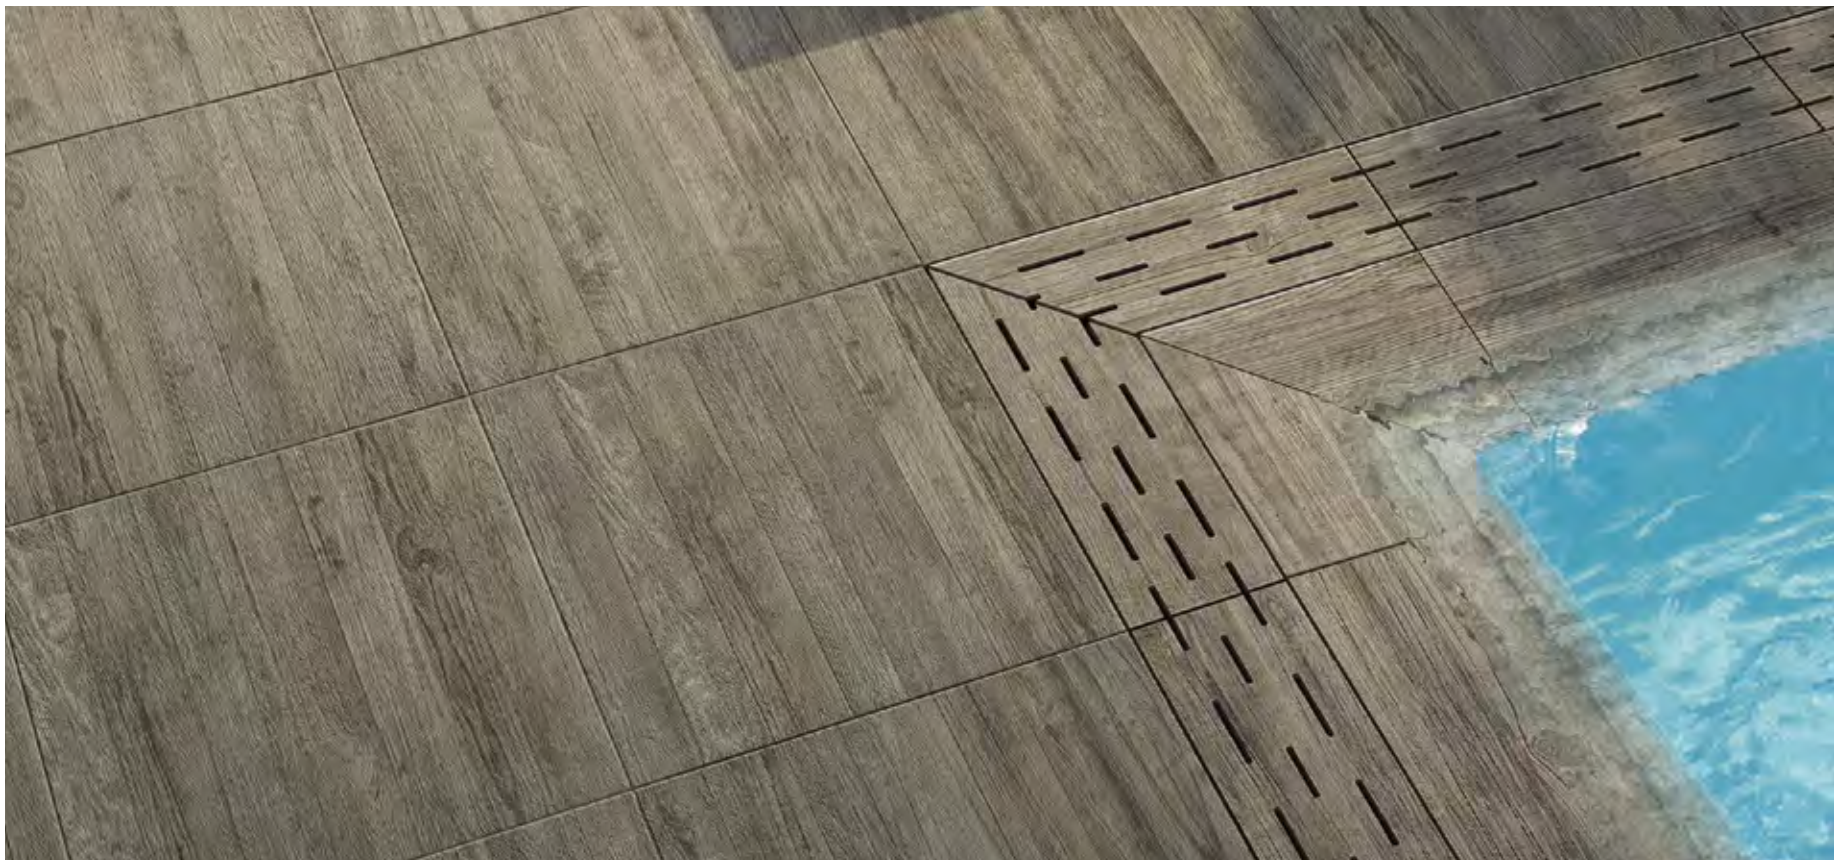

TRIMS + SPECIAL PIECES* SOME OF THESE ITEMS ARE MADE TO ORDER, PLEASE CHECK FOR LEAD TIMES.