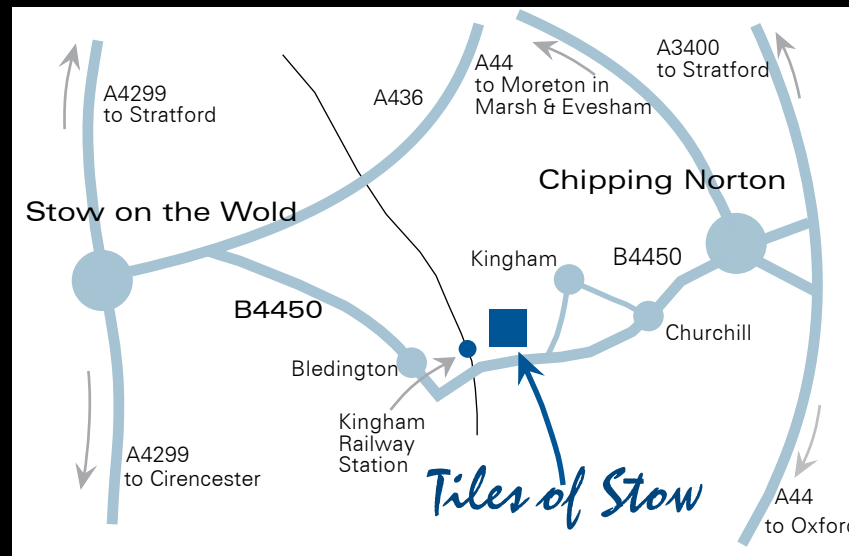

GRAAL GLASTONE

GRAAL PERCEVAL

Tiles of Stow

Contemporary Essentials Collection

Opening Times

Monday - Friday: 9.00 - 5.00

Saturday mornings: 9.30 - 12.30

Some Saturday afternoons 2.00 - 4.00
(Phone before visiting)