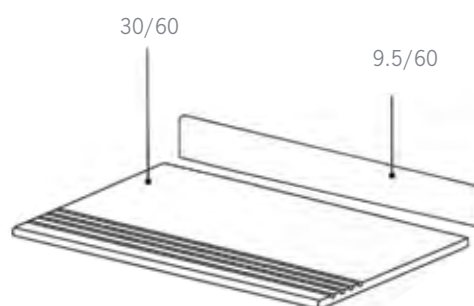

STRUTTURATO GRADINO & BATTISCOPA*