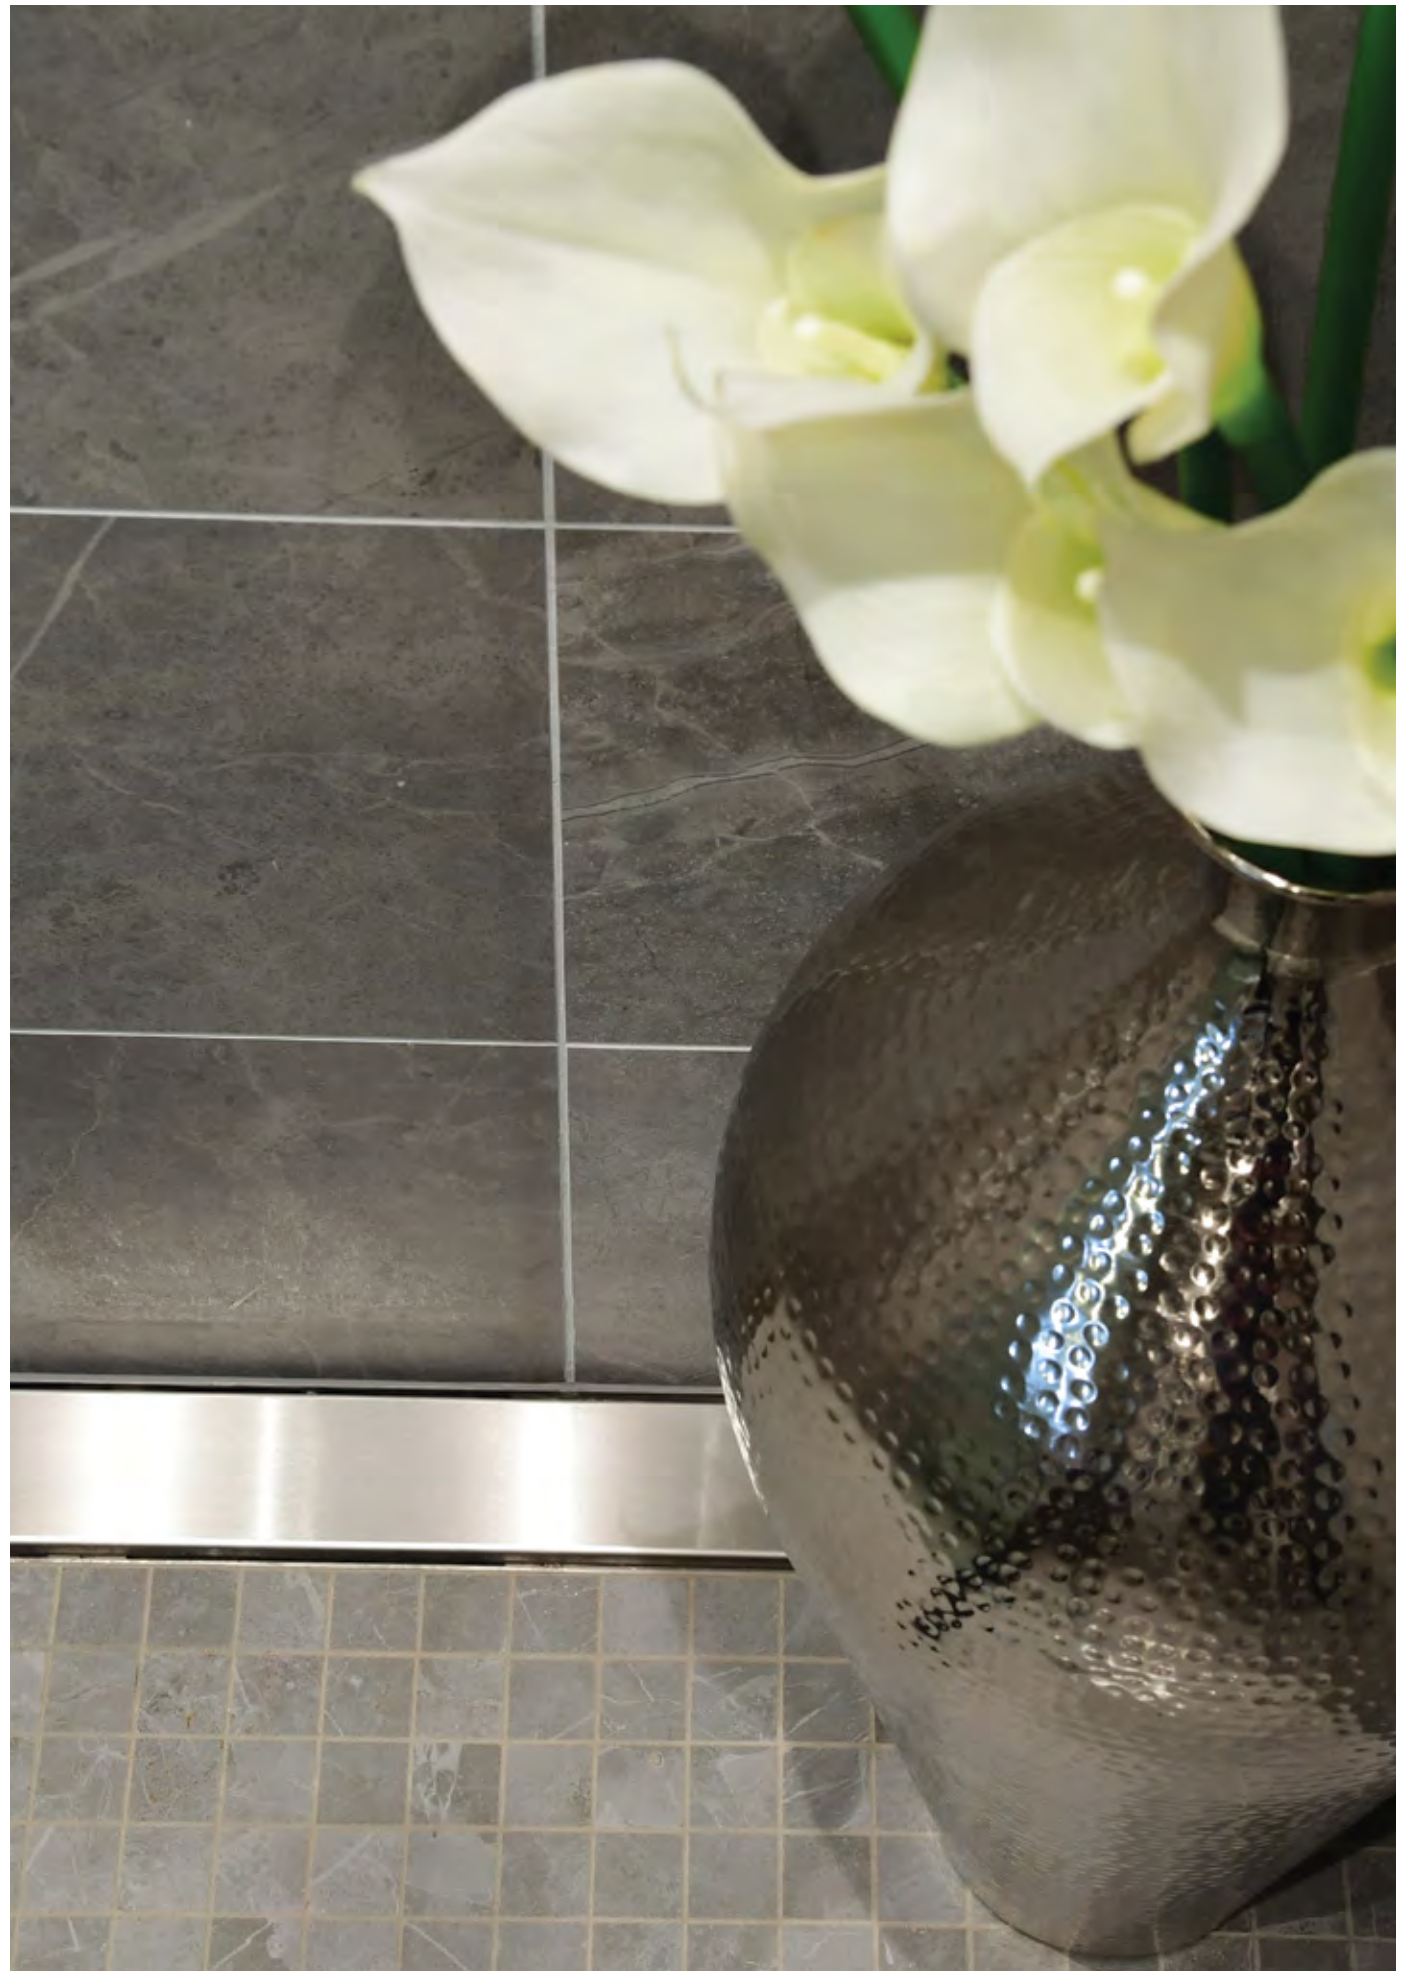

45/90* - 447 x 897 x 20 mm

MARVEL

Marble Look Porcelain Stoneware

WALL: MARVEL BARDIGLIO GREY LAPPATO 75/150* / FEATURE WALL: MARVEL BARDIGLIO GREY HERRINGBONE WALL 30.5/30* / FLOOR: MARVEL BARDIGLIO GREY LISTELLO LAPPATO 7/60*