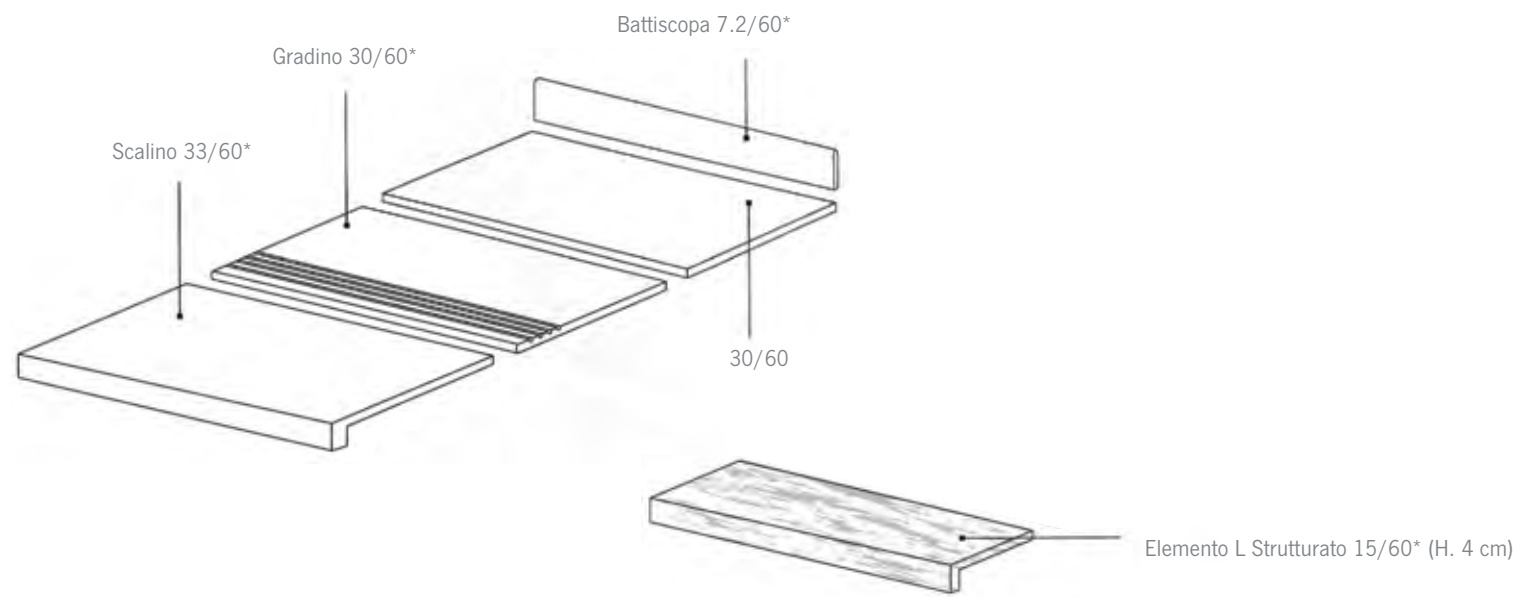

TRIMS + SPECIAL PIECES* SOME OF THESE ITEMS ARE MADE TO ORDER, PLEASE CHECK FOR LEAD TIMES.