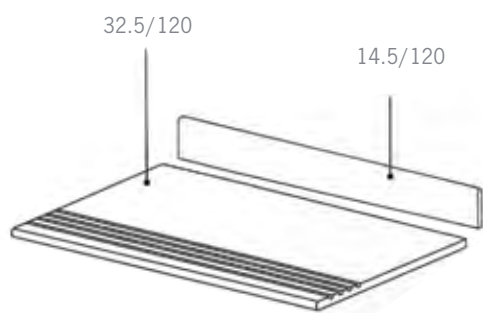

MOSAICS

Available in all colours

Available in all colours

TRIMS + SPECIAL PIECES* SOME OF THESE ITEMS ARE MADE TO ORDER, PLEASE CHECK FOR LEAD TIMES.

LAPPATO GRADINO & BATTISCOPA (SOLD AS A KIT)*