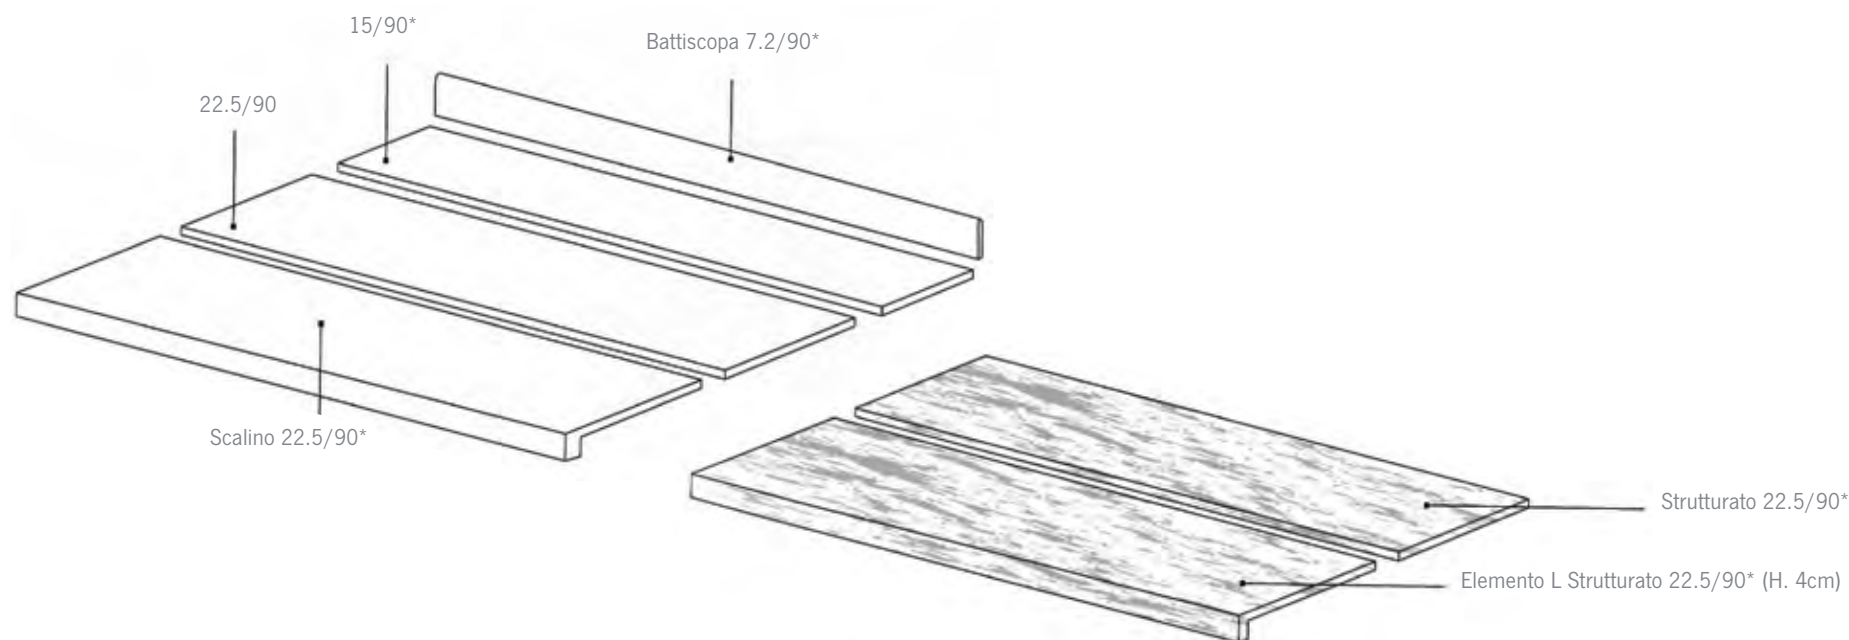

TRIMS + SPECIAL PIECES* SOME OF THESE ITEMS ARE MADE TO ORDER, PLEASE CHECK FOR LEAD TIMES.